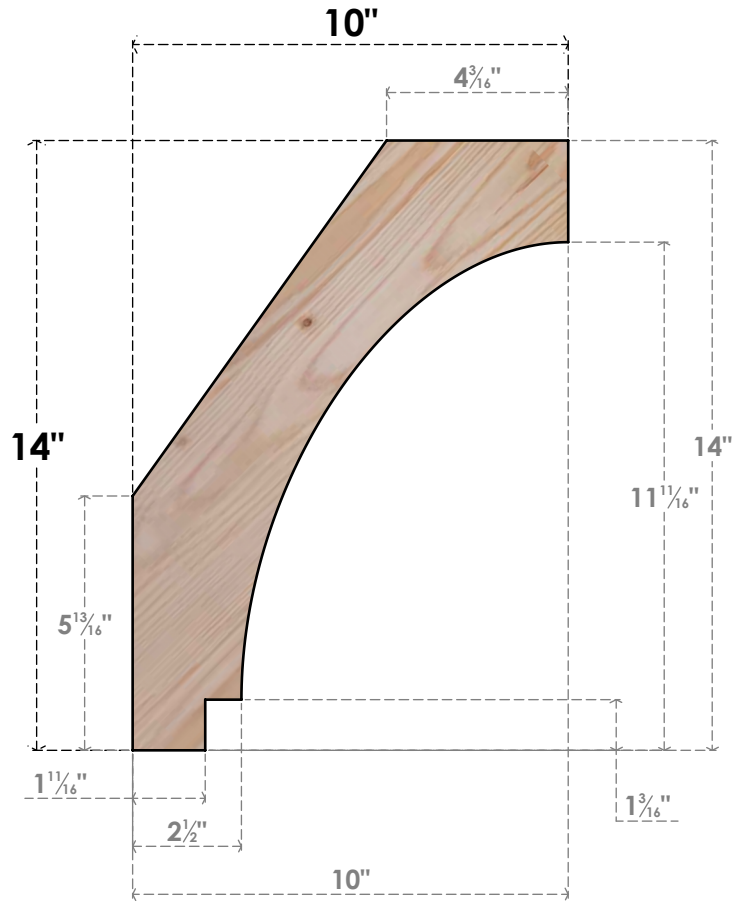

BRC04X10X14IMP00SDF

3 1/2"W X 10"D X 14"H IMPERIAL SMOOTH BRACE, DOUGLAS FIR

SIDE

FRONT

EKENA MILLWORK
 2300 WEST MAIN ST.
 CLARKSVILLE, TX 75426
 TOLL FREE: 866-607-0453
 WWW.EKENAMILLWORK.COM

NOTES

1. INSTALLATION TO BE COMPLETED IN ACCORDANCE WITH MANUFACTURER'S SPECIFICATIONS.
2. DRAWING MAY NOT BE TO SCALE
3. THIS DRAWING IS INTENDED FOR DESIGN AND PLANNING PURPOSES ONLY.
4. ALL INFORMATION CONTAINED HEREIN WAS CURRENT AT THE TIME OF DEVELOPMENT BUT MUST BE REVIEWED AND APPROVED BY THE PRODUCT MANUFACTURER TO BE CONSIDERED ACCURATE.
5. PRODUCTS ARE NOT KILN DRIED. THIS ITEM IS UNIQUE AND WILL CONTAIN THE NATURAL VARIATIONS THAT THE WOOD SPECIES OFFERS. THIS MAY RESULT IN VARIATIONS UP TO 1/4"